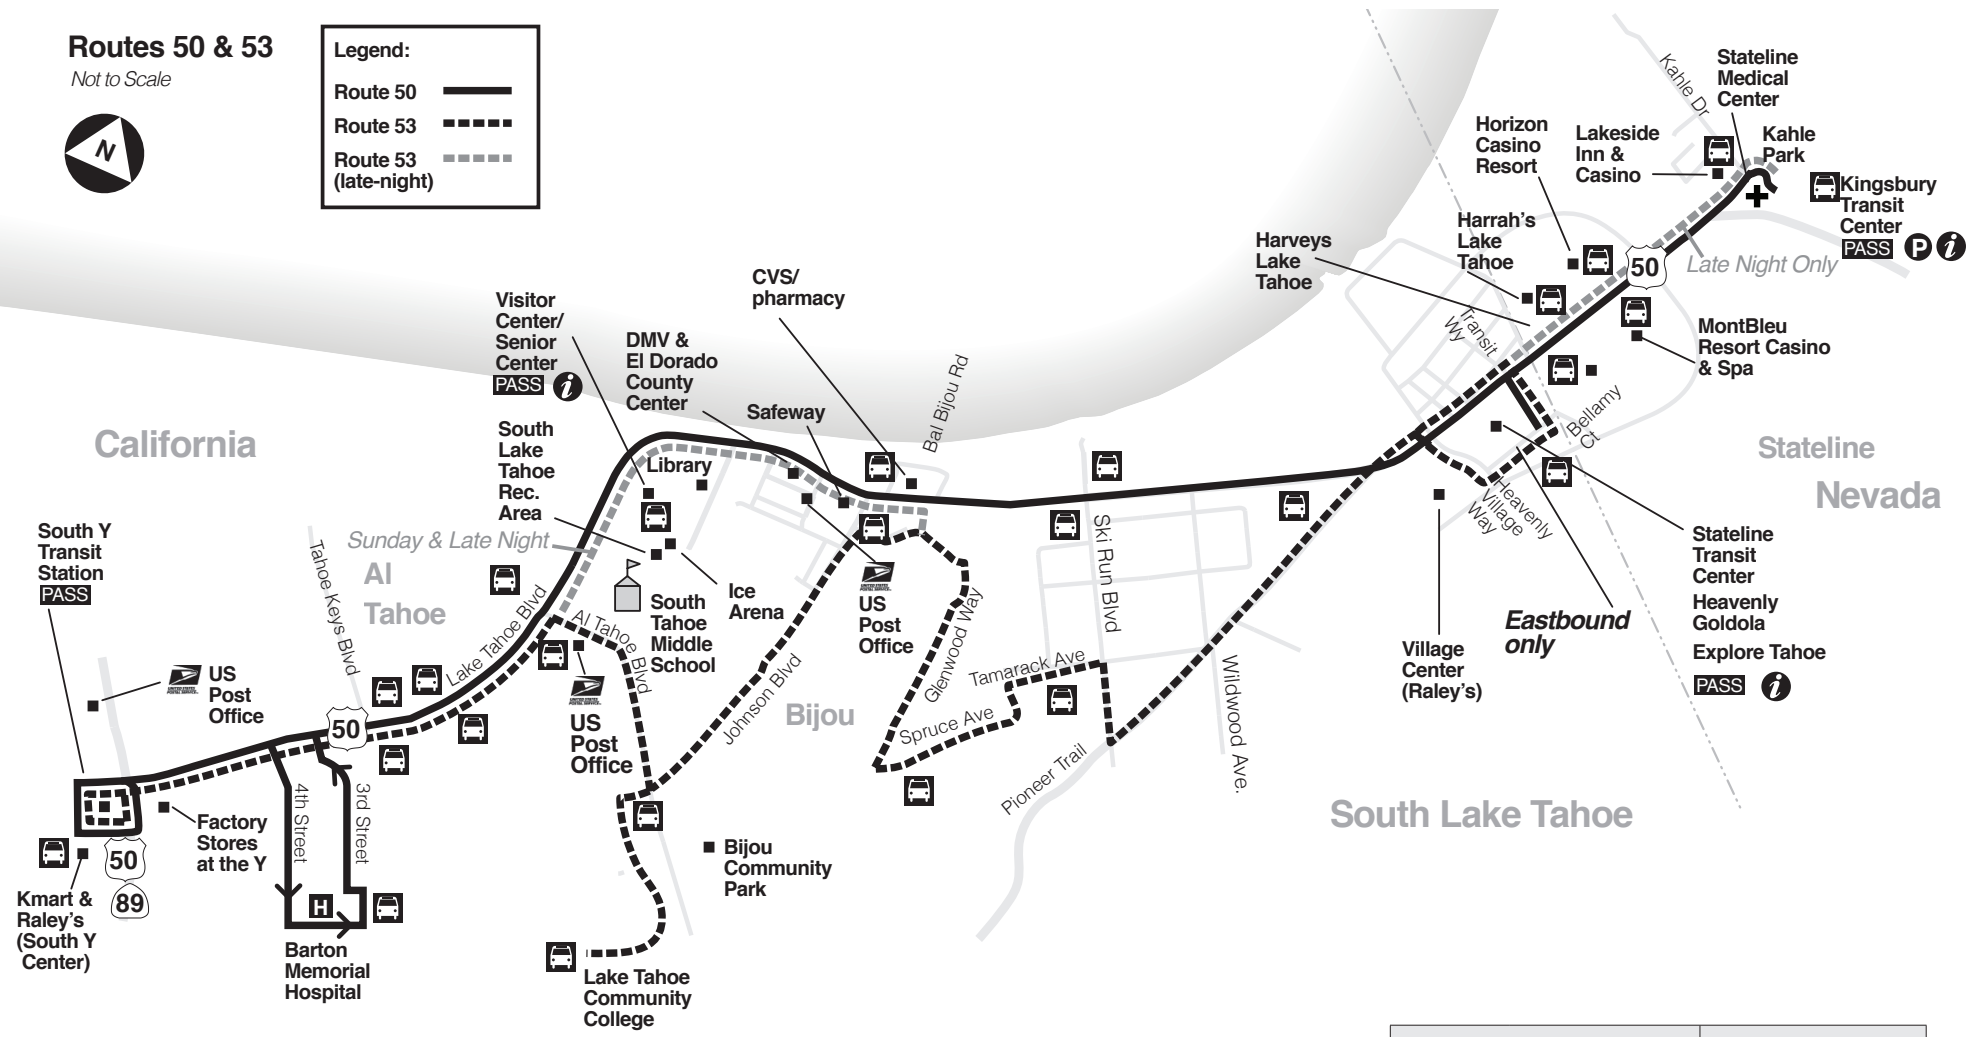

### Routes 50 & 53

Not to Scale

**Legend:**

- Route 50
- Route 53
- Route 53 (late-night)

Tahoe Transportation  
DISTRICT

# ROUTES 50 & 53

TICKET PRICES		LOCAL ZONE
GENERAL PUBLIC	1-Way	\$2.00
	Day Pass	\$5.00
DISCOUNT	1-Way	\$1.00
	On-Call	\$3.00

EFFECTIVE NOVEMBER 28, 2012