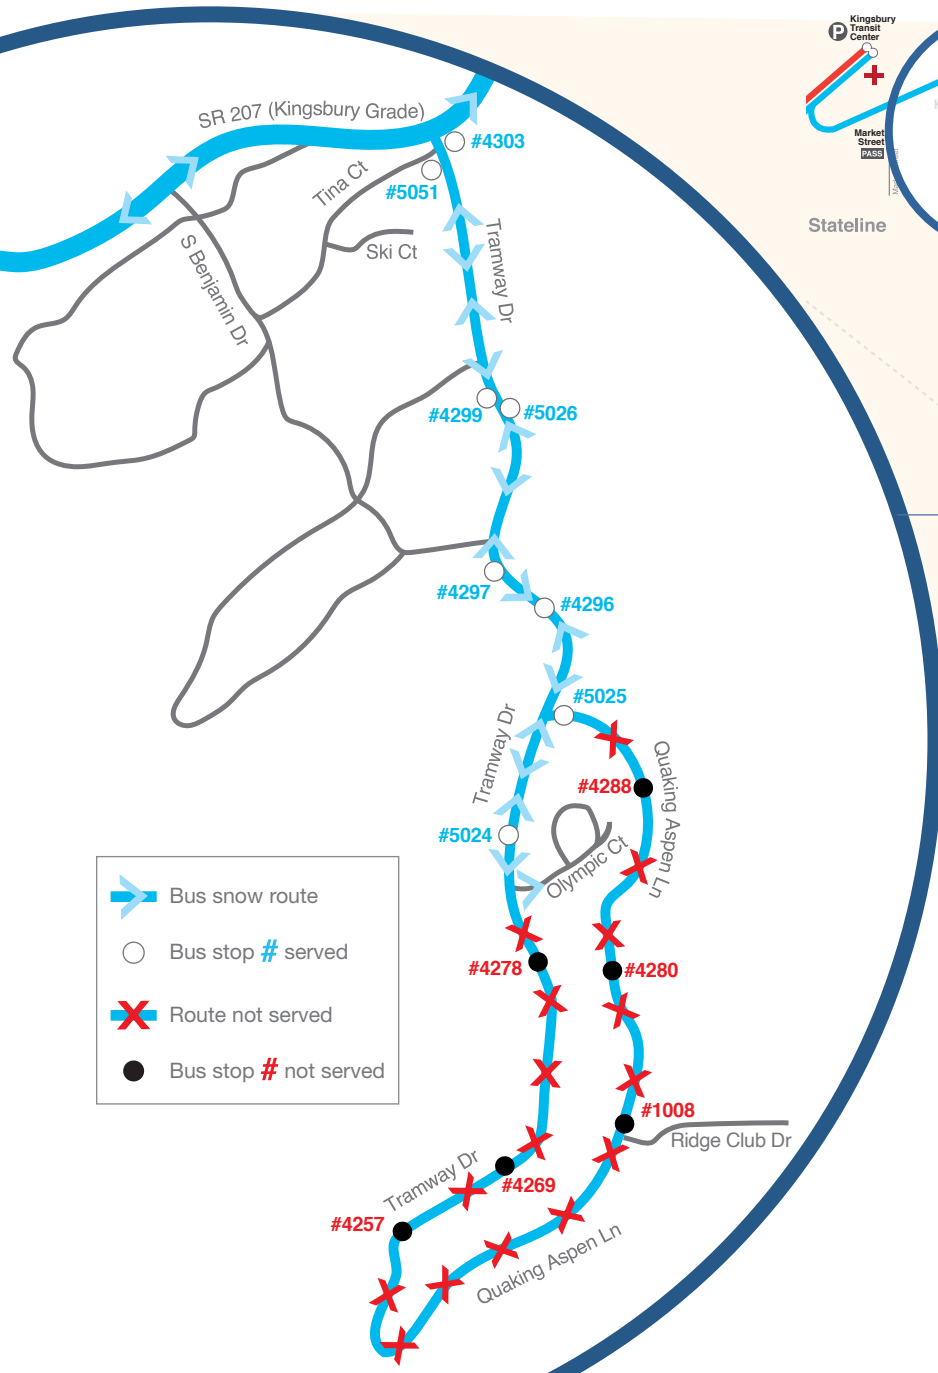

22 Olympic Ct Snow Route

EXCLUDES stops along the one way portion of Tramway Dr and Quaking Aspen Ln

	Bus snow route
	Bus stop # served
	Route not served
	Bus stop # not served

EXCLUDED STOPS:

- #4278 Tramway Dr/
Milky Way Court
- #4269 Tramway Dr/
Wells Fargo Ln (Worldmark)
- #4257 Tramway Dr/
North Bowl Ln
- #1008 Quaking Aspen Ln/
Ridge Club Dr
- #4280 Quaking Aspen Ln/
Galaxy Ln
- #4288 Quaking Aspen Ln
(Tahoe Vacation Condos-
261 Quaking Aspen)